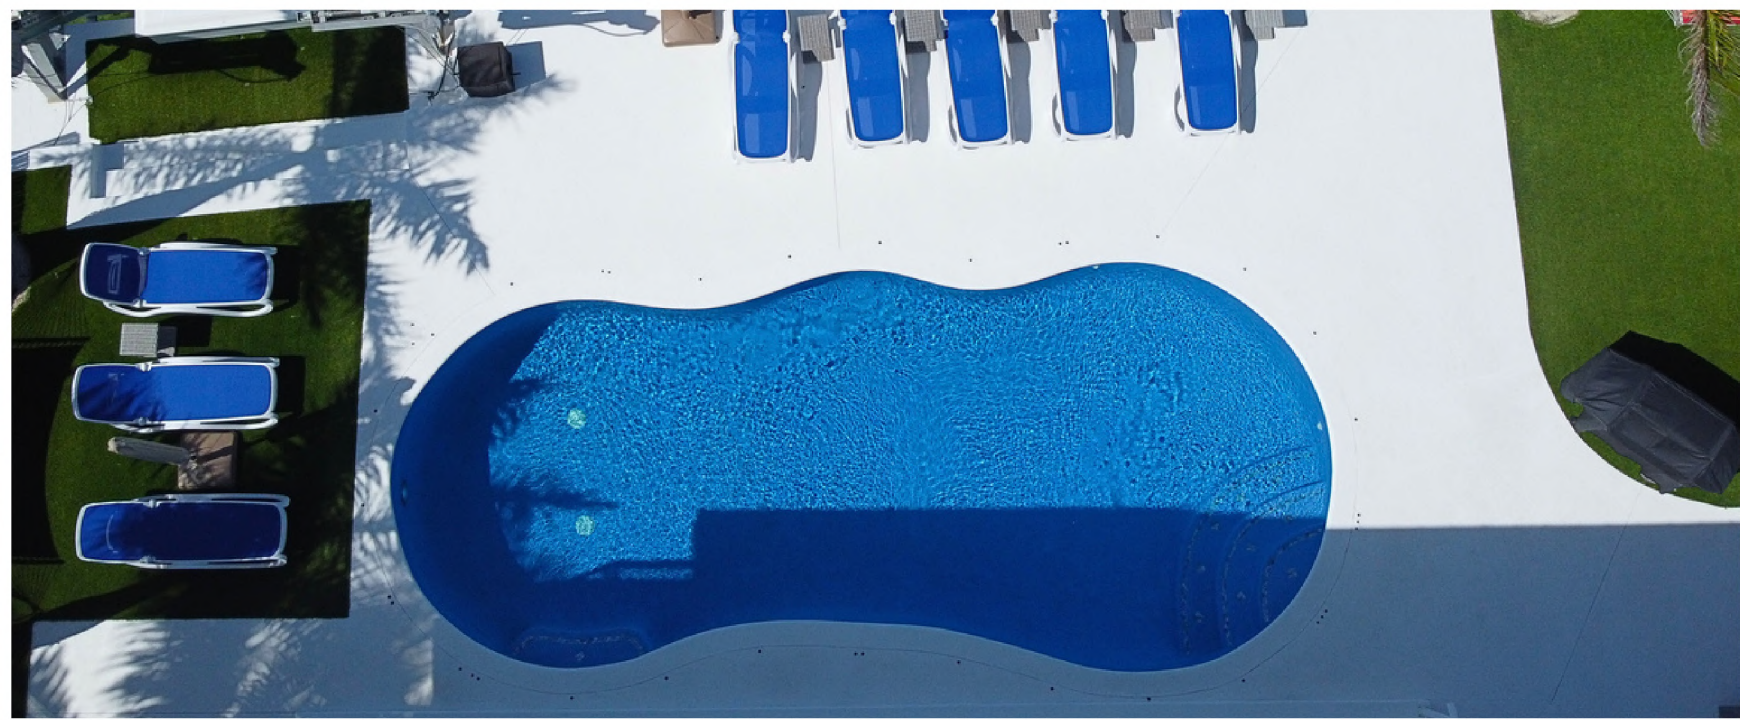

EXPLORE THE AQUATIC BEAUTY OF OUR **POOL PLASTER FINISHES**

From luxurious marble-like finishes to smooth and inviting surfaces, each image tells a story of aquatic allure. Let your imagination swim freely as you envision your own pool transformed into a masterpiece of aesthetic bliss. Delve into our image catalog and let the elegance of our Pool Plaster service inspire your vision, one stunning image at a time.

CONTACTS

Stucco
Pool Plaster

Framing and Drywall
Concrete Repair

Painting int/ext
Pool Spray Deck

- Work area: **Monroe County, Miami-Dade County and Broward County**
- Contact us: Tel Info **305 791 9047 ext. 703**
- Tel Estimates. **305 280 8597**
- Email Info (@) **info@ppdinc.net**
- Email Estimates (@) **estimates@ppdinc.net**
- Office Marathon : **10641 Aviation Blvd. Bldg. A-6F, Marathon, FL. 33050**
- Office Homestead: **210 N Krome Ave Unit 240, Florida City, FL. 33034**
- Mailing Address: **5409 Overseas Highway #199, Marathon, FL. 33050**
- Website: **www.ppdinc.net**